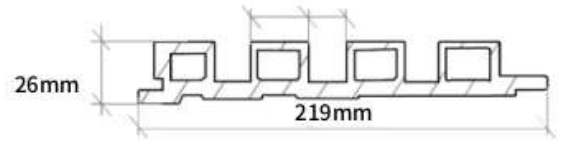

26mm

SIZE: 2900 * 219*26mm
AREA: 1PCS=6.85SQ.FT

101 Charcoal grey

101 Charcoal grey
26mm

26mm

SIZE: 2900 * 219*26mm
AREA: 1PCS=6.85SQ.FT

707 Teak

707 Teak

26mm

26mm

SIZE: 2900 * 219*26mm
AREA: 1PCS=6.855Q.FT

303 Thermo

303 Thermo
26mm

26mm

SIZE: 2900 * 219*26mm
AREA: 1PCS=6.85SQ.FT

606 9PE