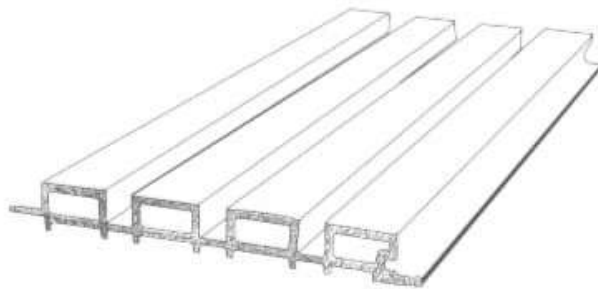

**WPC OUTDOOR
CLADDING
26mm**

**BEST
SELLER**

Outdoor coextrusion wpc cladding

Original Material, longer Life
Natural Wood Texture

Durable & Stable

Easy to Install

Easy to Clean

Anti Termites

Sound Reduction

100% waterproof

Your space is your sanctuary and our Louvres offer an elegant look to your space while making you feel close to nature. A cost effective and durable way of decorating your walls with (WPC/Panel/fluted panels) which will stand the test of time without fading, discoloring or breaking as its 100% water & termite resistant. Panel/Louvres are versatile and resilient so can be used in plethora of spaces such as homes, offices, hotels, clubs, gymnasium, hospitals etc. We offer a remarkable collection of colors & styles to suit an elite taste.

OUTDOOR COEXTRUSION WPC CLADDING

95% RECYCLED WASTE!

Soulwood WPC louvers are 95% made from waste plastic bottles and sawdust. The material is exceptionally weather resistant and is 100% recyclable.

26mm

26mm

26mm

SIZE: 2900 * 219*26mm
AREA: 1PCS=6.855Q.FT

303 Thermo

303 Thermo
26mm

26mm

SIZE: 2900 * 219*26mm
AREA: 1PCS=6.85SQ.FT

606 9PE