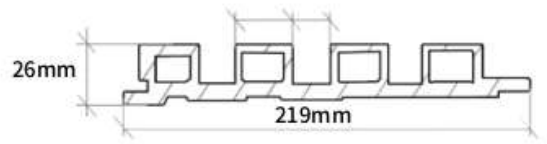

26mm

SIZE: 2900 * 219*26mm
AREA: 1PCS=6.85SQ.FT

101 Charcoal grey

101 Charcoal grey
26mm

26mm

SIZE: 2900 * 219*26mm
AREA: 1PCS=6.85SQ.FT

707 Teak

707 Teak

26mm

26mm

SIZE: 2900 * 219*26mm
AREA: 1PCS=6.855Q.FT

303 Thermo

303 Thermo
26mm

26mm

SIZE: 2900 * 219*26mm
AREA: 1PCS=6.85SQ.FT

606 9PE