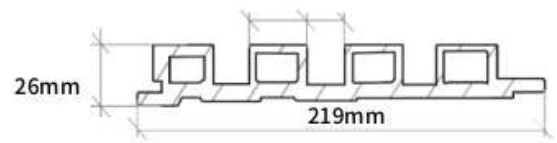

26mm

SIZE: 2900 * 219*26mm
AREA: 1PCS=6.85SQ.FT

101 Charcoal grey

101 Charcoal grey
26mm

26mm

SIZE: 2900 * 219*26mm
AREA: 1PCS=6.85SQ.FT

707 Teak

707 Teak

26mm

26mm

SIZE: 2900 * 219*26mm
AREA: 1PCS=6.855Q.FT

303 Thermo

303 Thermo
26mm

26mm

SIZE: 2900 * 219*26mm
AREA: 1PCS=6.85SQ.FT

606 9PE